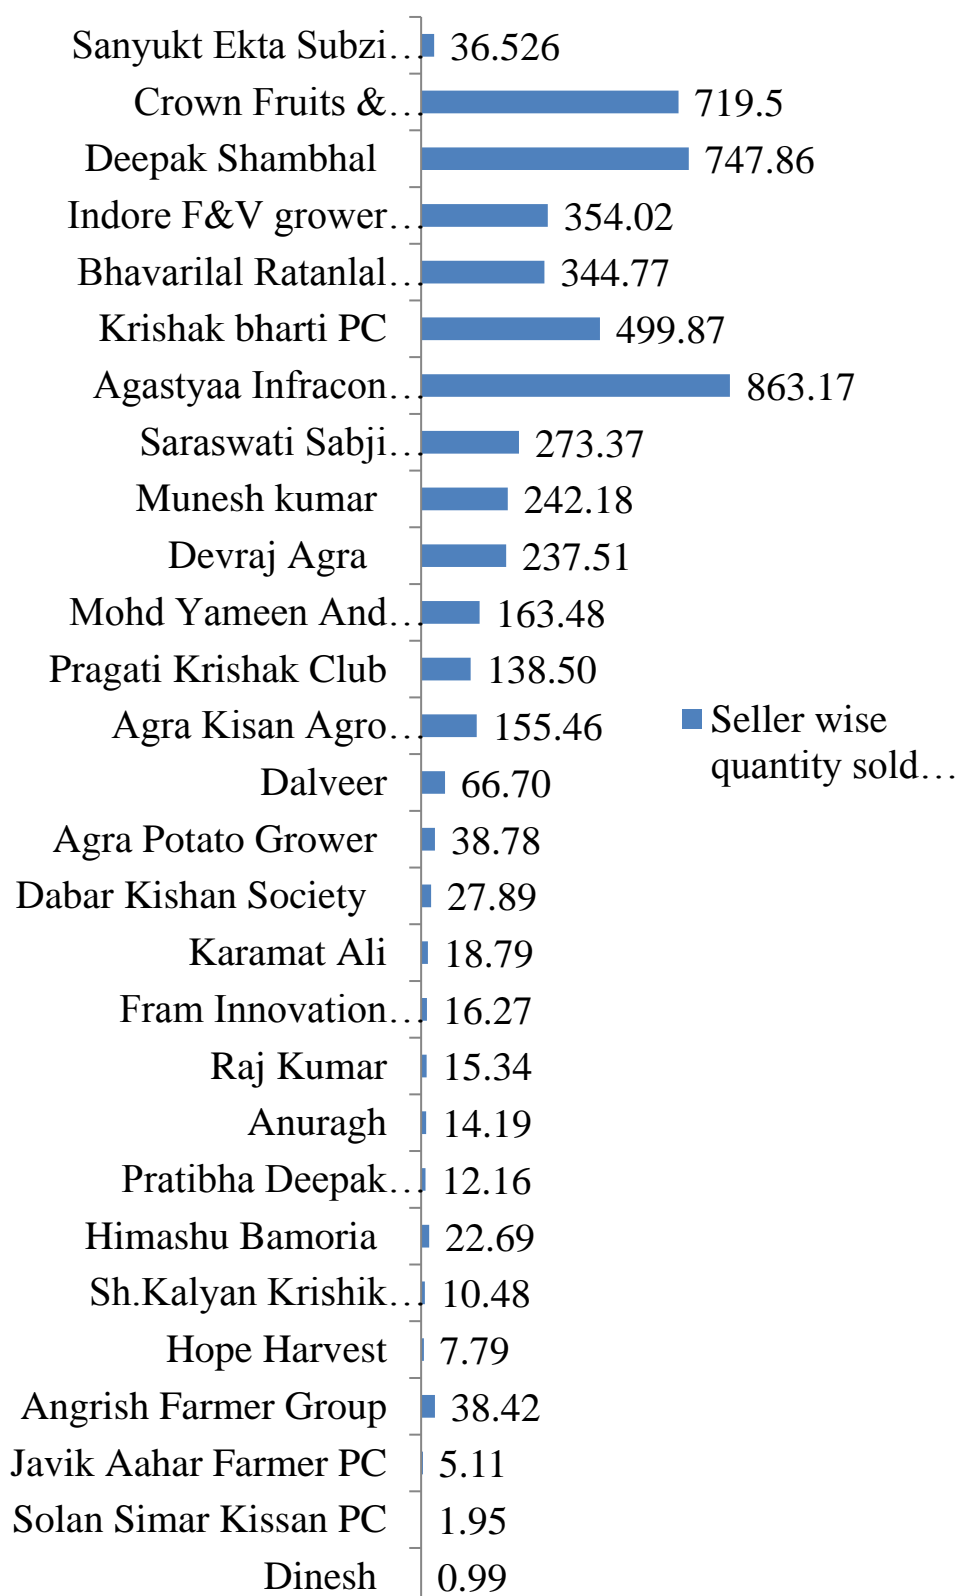

Seller wise quantity sold through Kisan Mandi Sale Qty (MT)

Seller wise quantity sold through Kisan Mandi Sale Value(Rs) In Lack